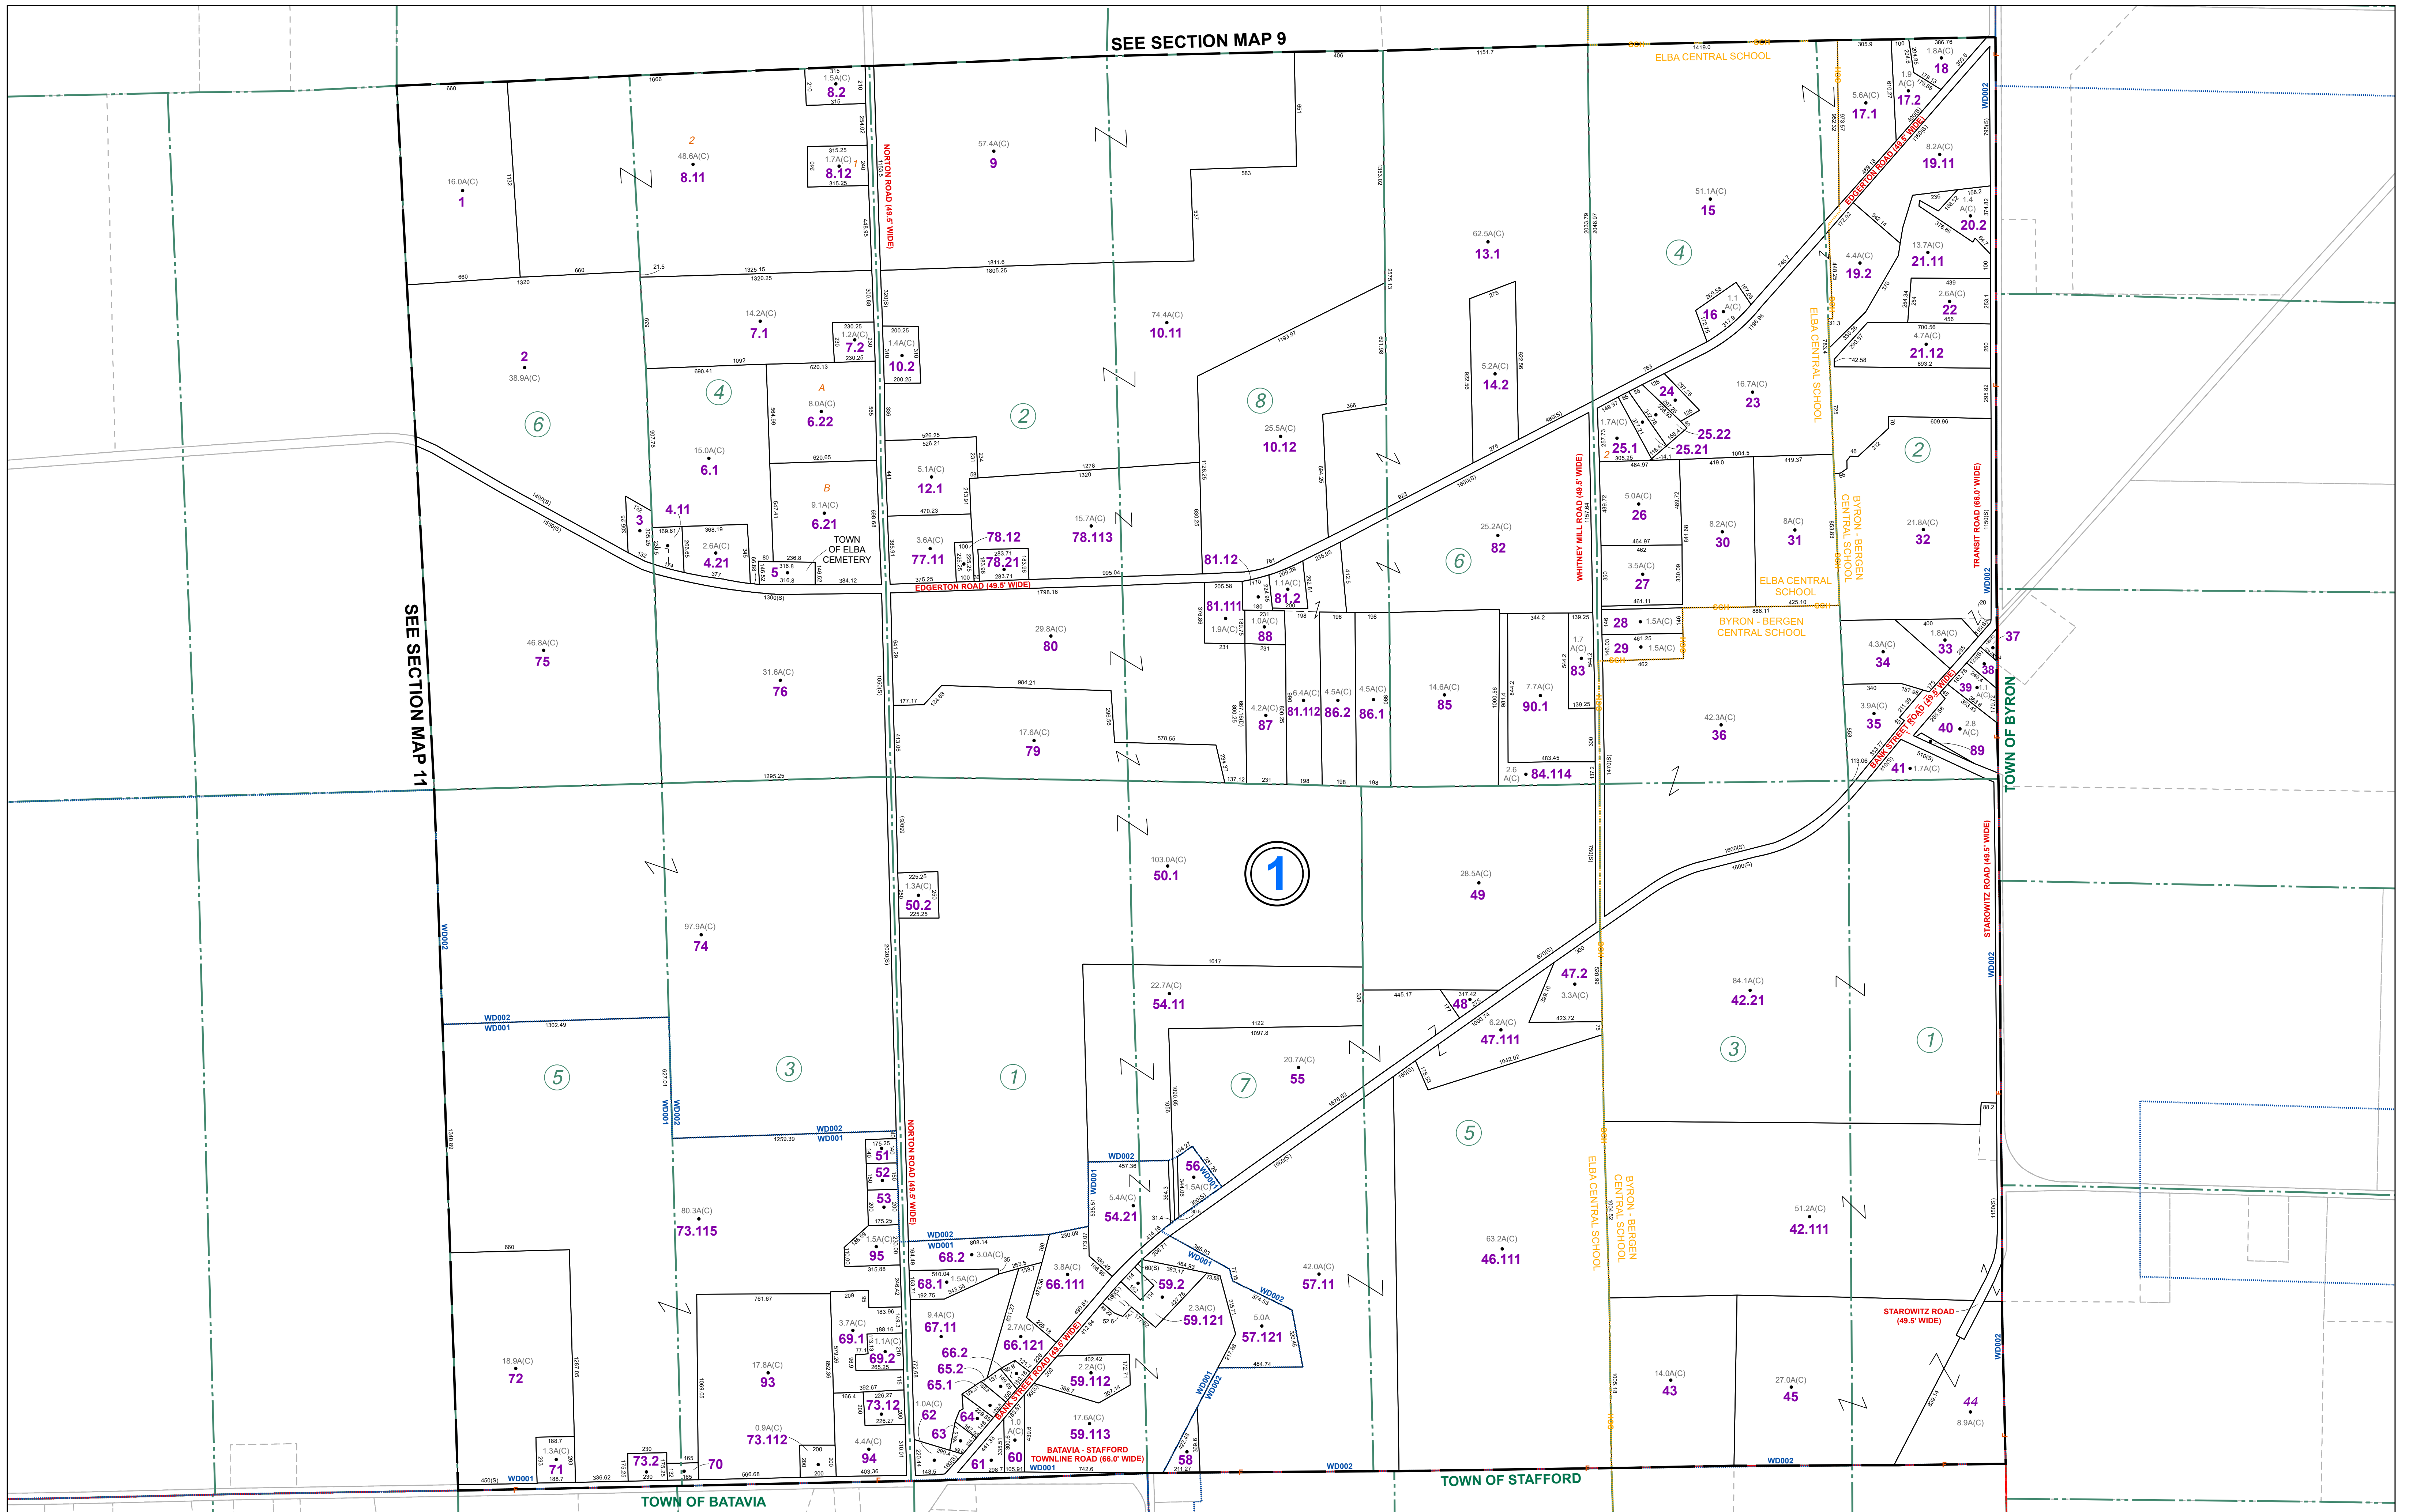

SEE SECTION MAP 9

SEE SECTION MAP 11

DATE	MADE BY	CHANGES OR ADDITIONS
12/11/2015	JRG	ADD WATER DISTRICT #1
02/05/2018	JRG	ADD WATER DISTRICT #2
01/21/2020	JRG	REMOVE ABANDONED PART OF STAROWITZ ROAD
12/02/2020	JRG	SPLIT 12-1-59.111 INTO 12-1-59.113 & 96
02/03/2021	JRG	MERGE 12-1-59.12 & 96 INTO 12-1-59.121
04/06/2022	JRG	SPLIT 12-1-10.1 INTO 12-1-10.11 & 10.12
02/02/2023	JRG	SPLIT 12-1-6.2 INTO 12-1-6.21 & 6.22

SPECIAL DISTRICTS	ELBA FIRE PROTECTION DISTRICT	ELBA CENTRAL SCHOOL	BYRON-BERGEN CENTRAL SCHOOL	ELBA WATER DISTRICT #1	ELBA WATER DISTRICT #2
FIRE	ELBA FIRE PROTECTION DISTRICT	SCHOOL	ELBA CENTRAL	WATER	BYRON-BERGEN CENTRAL

PROPERTY LINE	ORIGINAL LOT LINE	RAILROAD	STREAM OR DITCH	ROAD OR RAILROAD BNDY	BLOCK LIMIT	GREAT LOT LINE	DENOTE COMMON OWNER
---	---	---	---	---	---	---	---

SCHOOL DISTRICT LINE	FIRE DISTRICT LINE	WATER DISTRICT LINE	SEWER DISTRICT LINE	EASEMENT
---	---	---	---	---

TAX MAP BLOCK No	TAX MAP PARCEL No	FILED PLAN LOT No	GREAT LOT No	CALCULATED ACREAGE	DEED ACREAGE	SCALED DIMENSION	DEED DIMENSION
---	---	---	---	---	---	---	---

TAX MAP
TOWN OF ELBA
GENESEE COUNTY, NEW YORK

SECTION 12

MAP DATE: March 2024