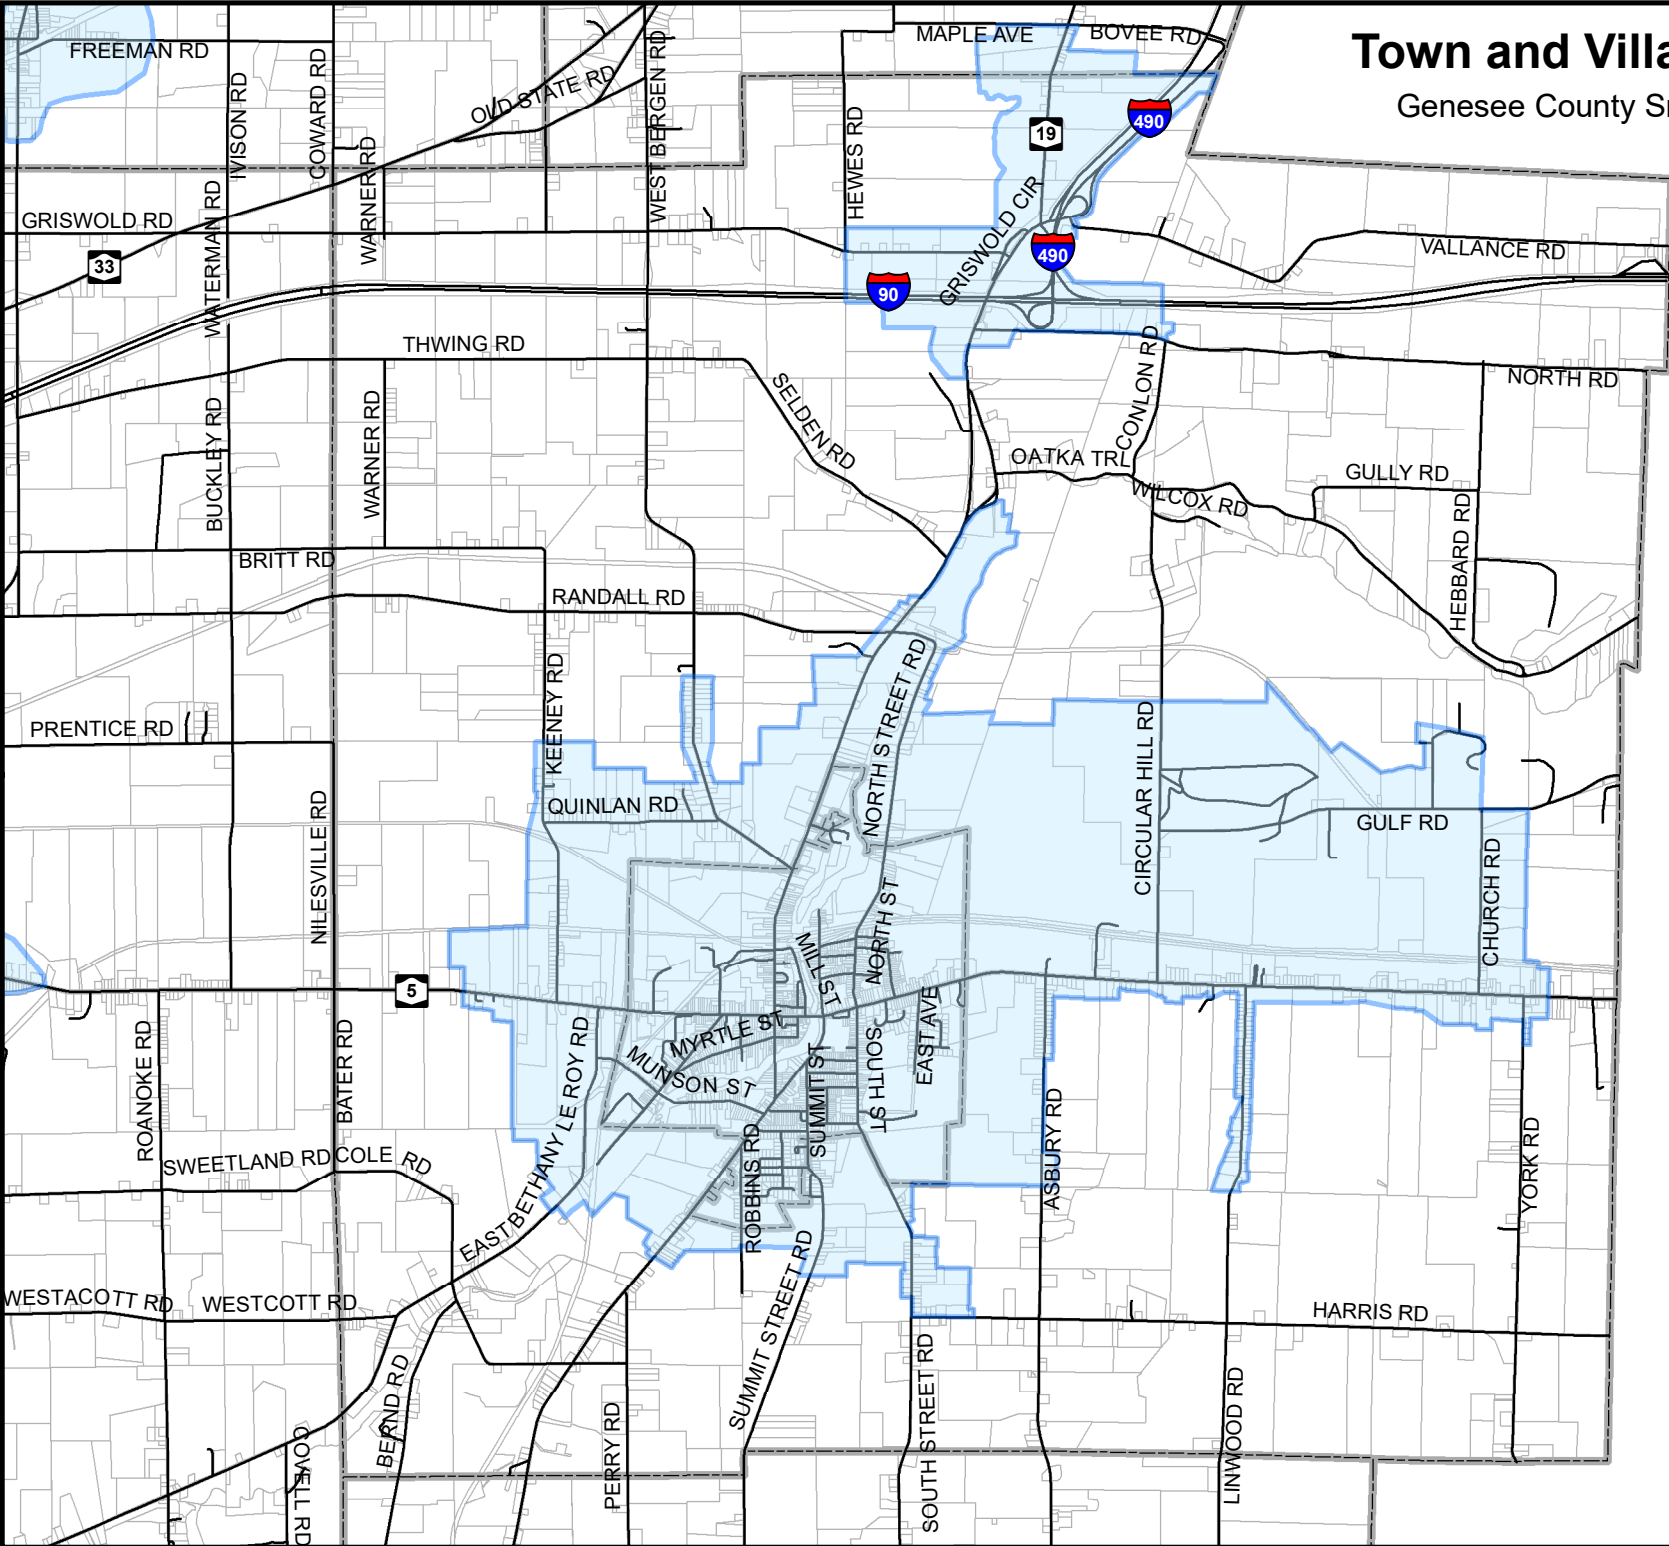

Town and Village of LeRoy

Genesee County Smart Growth Plan

Map Features

-  Priority Dev. Areas
-  Reserved Dev. Areas
-  Municipal Boundaries
-  Roads
-  2021 Tax Parcels

Map created by the
Genesee County
Dept. of Planning
10/20/2021