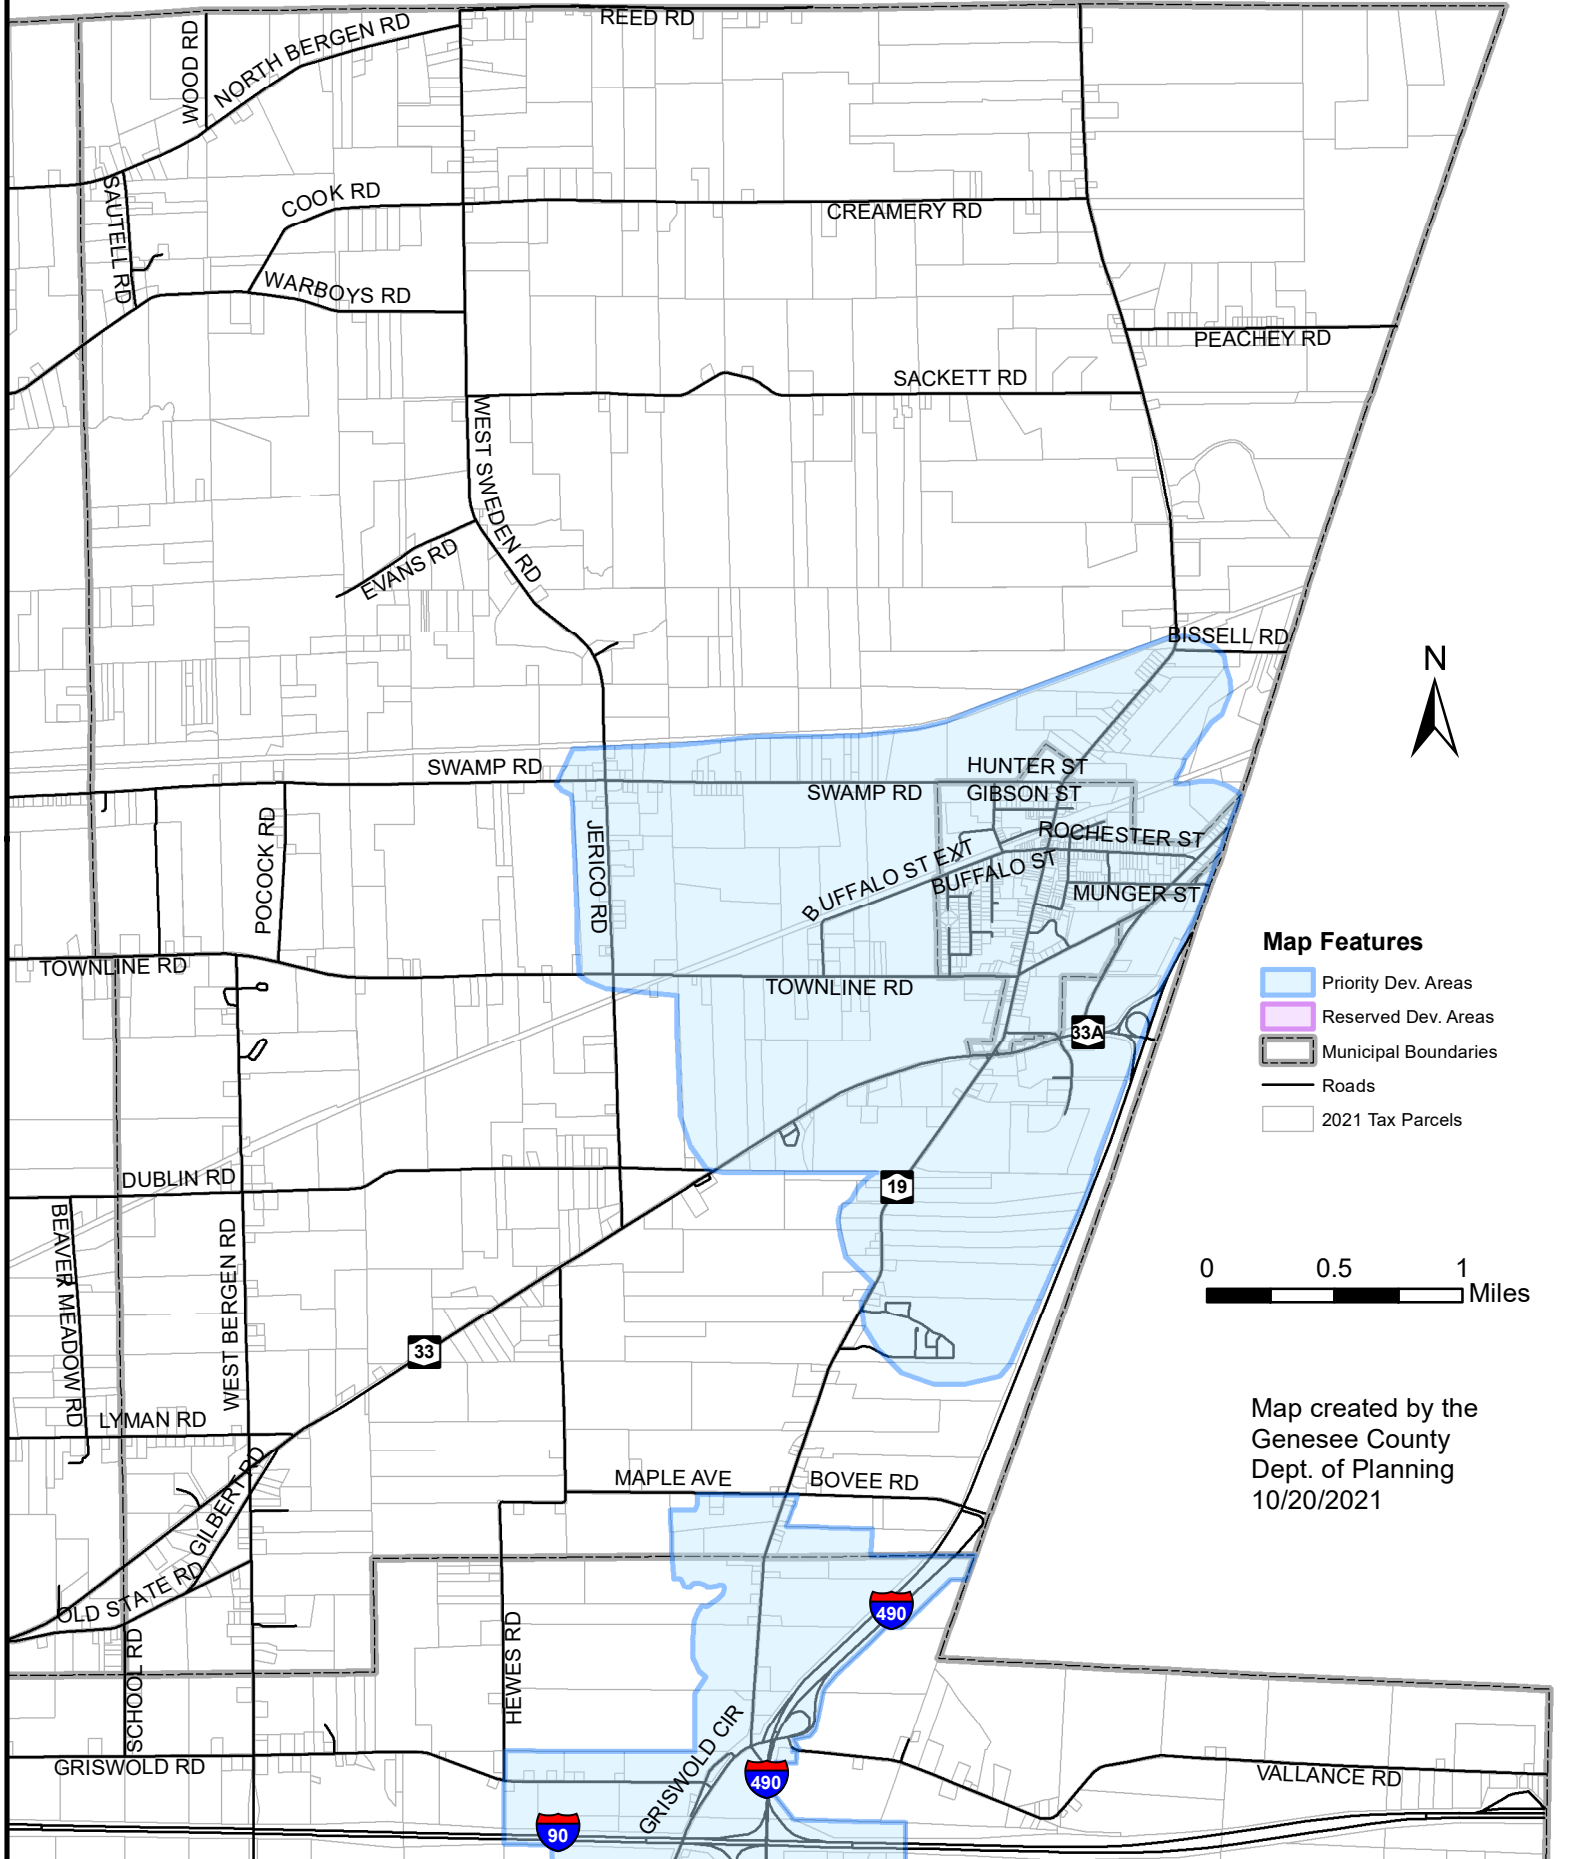

Town and Village of Bergen

Genesee County Smart Growth Plan

Map Features

- Priority Dev. Areas
- Reserved Dev. Areas
- Municipal Boundaries
- Roads
- 2021 Tax Parcels

0 0.5 1 Miles

Map created by the
Genesee County
Dept. of Planning
10/20/2021