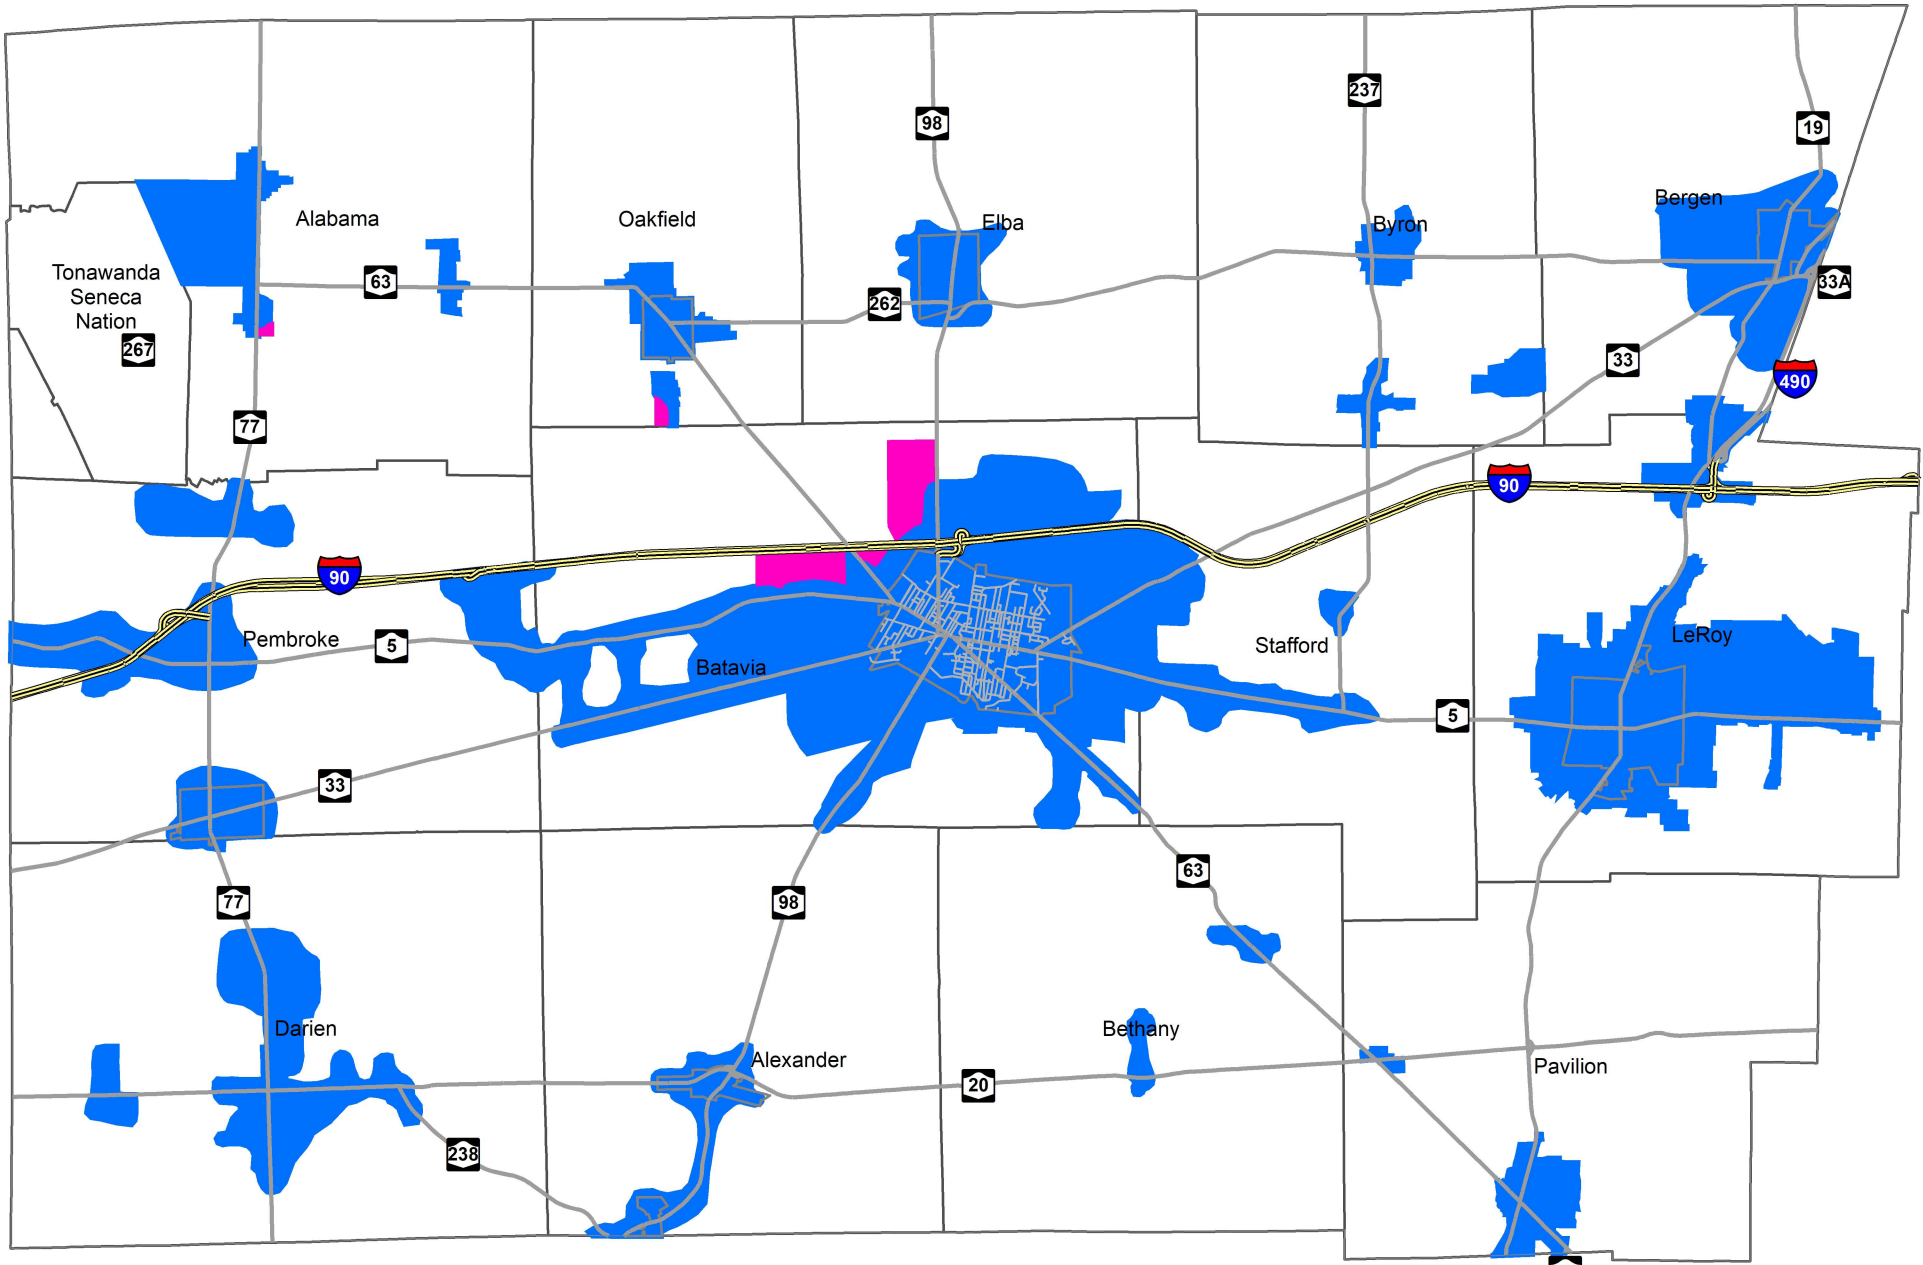

Genesee County Smart Growth Plan

Current Development Areas

-  Reserved Development Areas
-  Priority Development Areas

0 0.5 1 2 3 4 5 Miles

Map created by the
Genesee County
Department of Planning
County Building 2

3837 West Main Street Road
Batavia, New York 14020
(585) 815-7901
www.co.genesee.ny.us
12/14/2022