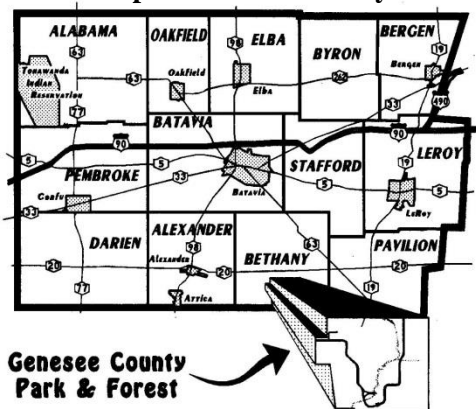

Map of Genesee County