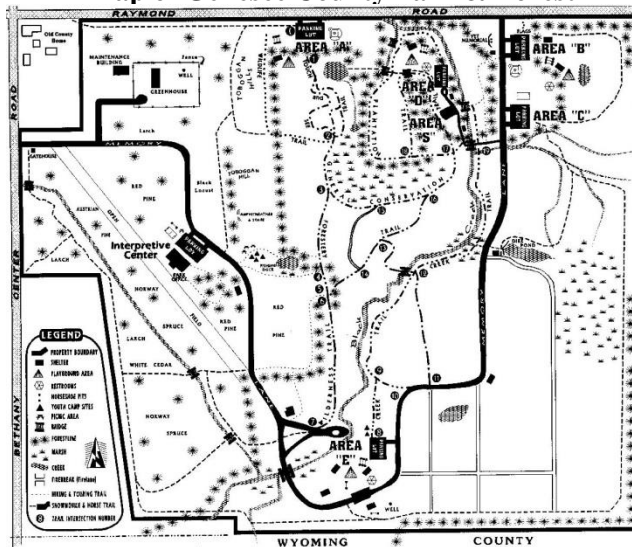

Map of Genesee County Park & Forest