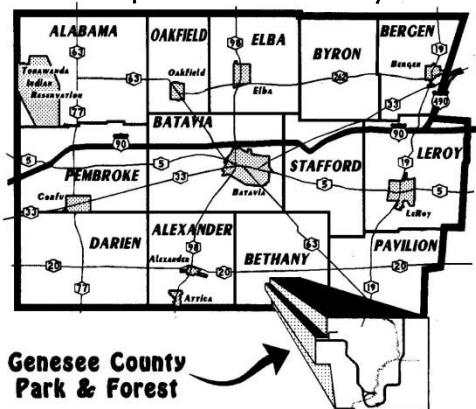

Directions to Genesee County Park & Forest

From the North: Take Rt. 33 West to Rt. 5 East. Turn left on Rt. 5. Turn right onto Townline Road. Townline Road becomes Bethany Center Road. Turn left into the Park entrance and continue along the road to the Center.

From the West: Take Rt. 20 East to Bethany Center Road. Turn left onto Old Telephone Road and then right onto Bethany Center Road. Turn left into the Park entrance and continue along the road to the Center.

From the East: Take Rt. 20 West to Bethany Center Road. Turn right onto Old Telephone Road and then left onto Bethany Center Road. Turn left into the Park entrance and continue along the road to the Center.

Map of Genesee County