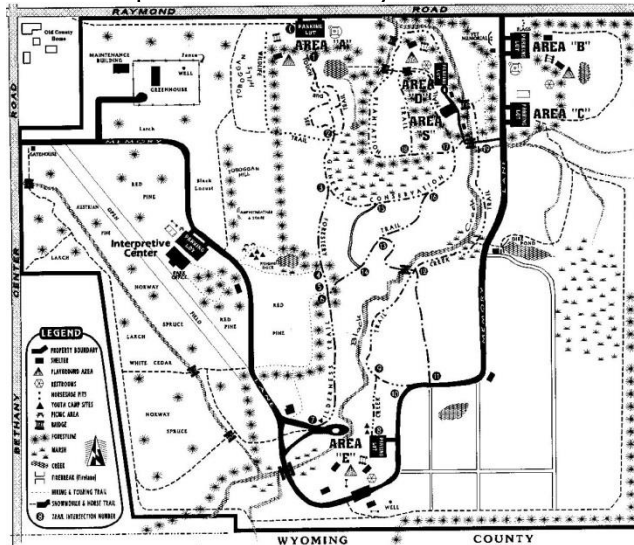

Map of Genesee County Park & Forest