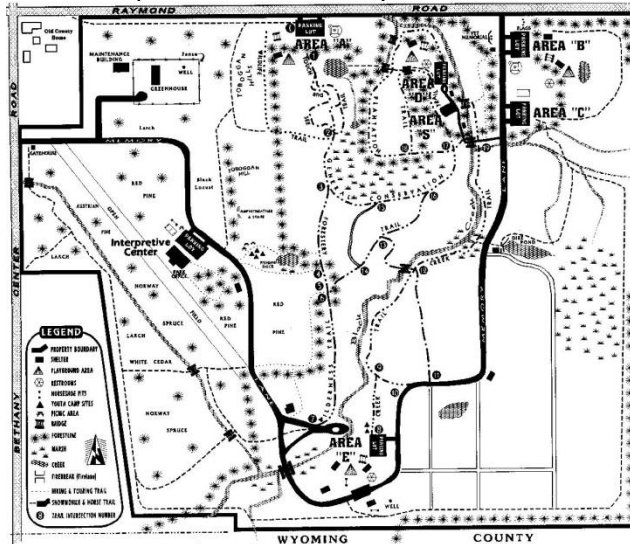

Map of Genesee County Park & Forest