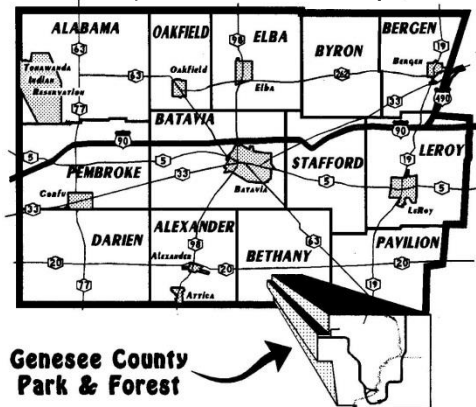

Map of Genesee County